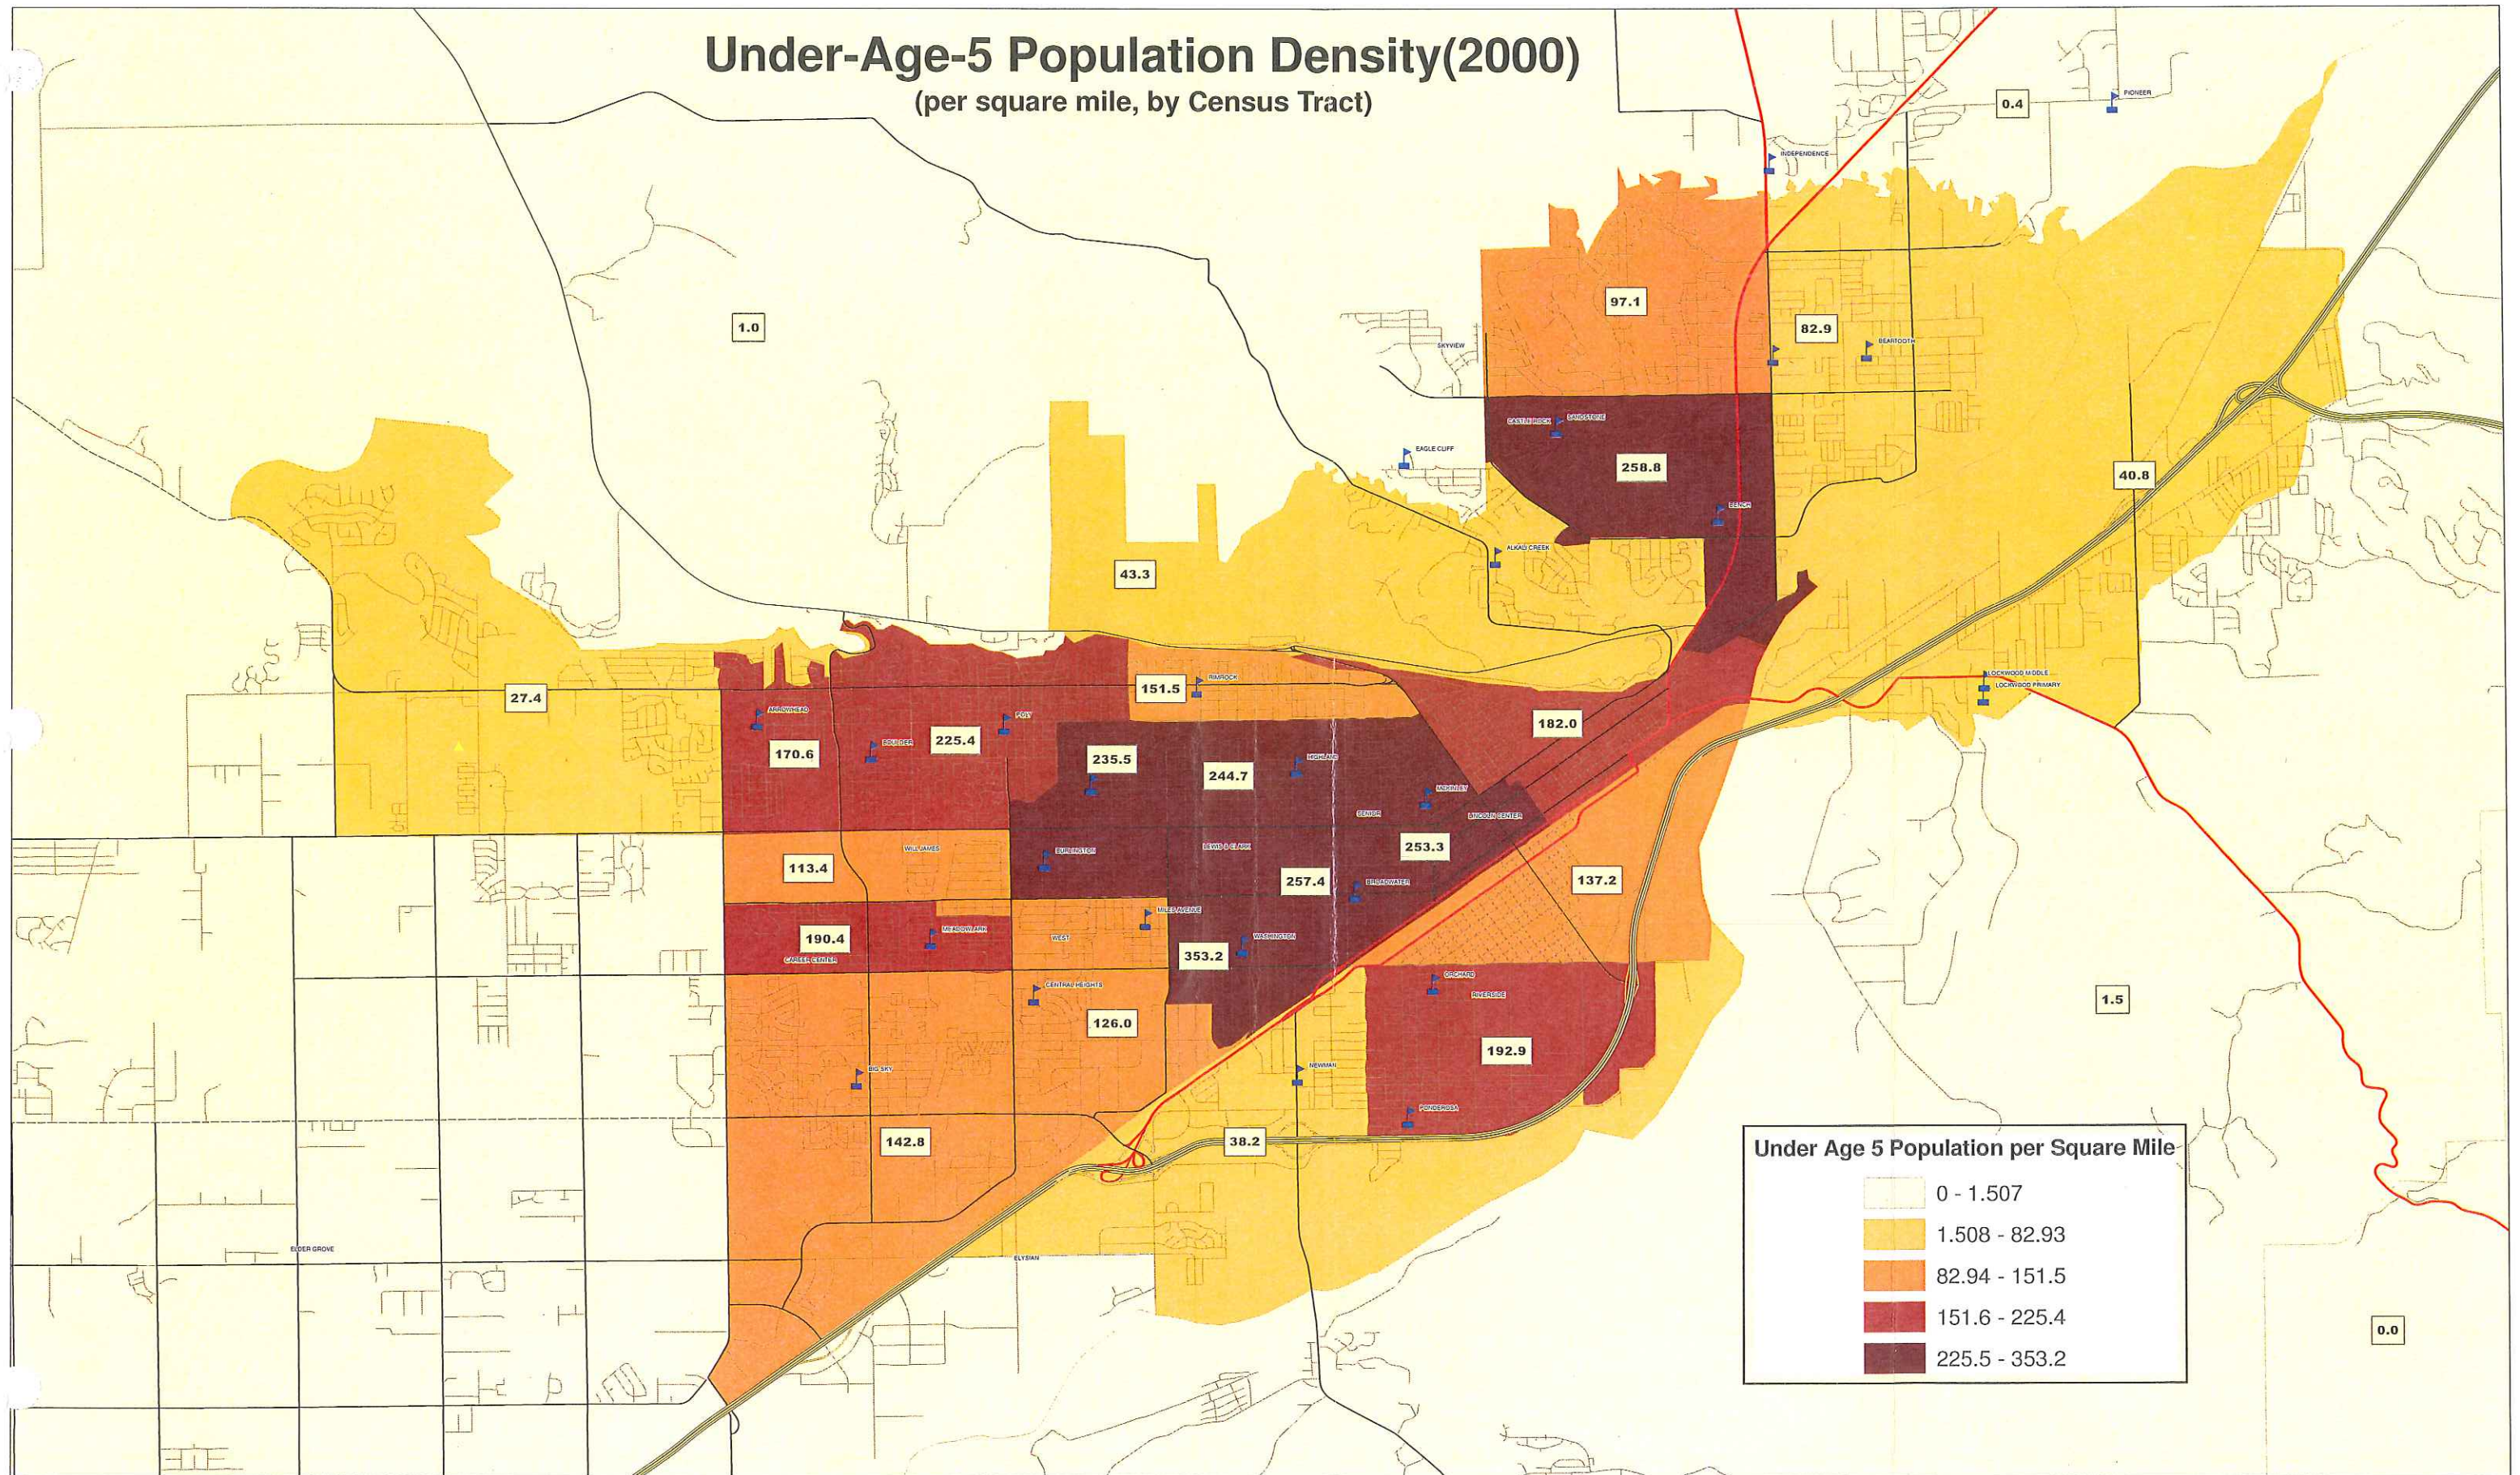

Under-Age-5 Population Density(2000)

(per square mile, by Census Tract)

Under Age 5 Population per Square Mile

Lightest Yellow	0 - 1.507
Yellow	1.508 - 82.93
Orange	82.94 - 151.5
Dark Orange	151.6 - 225.4
Dark Red	225.5 - 353.2